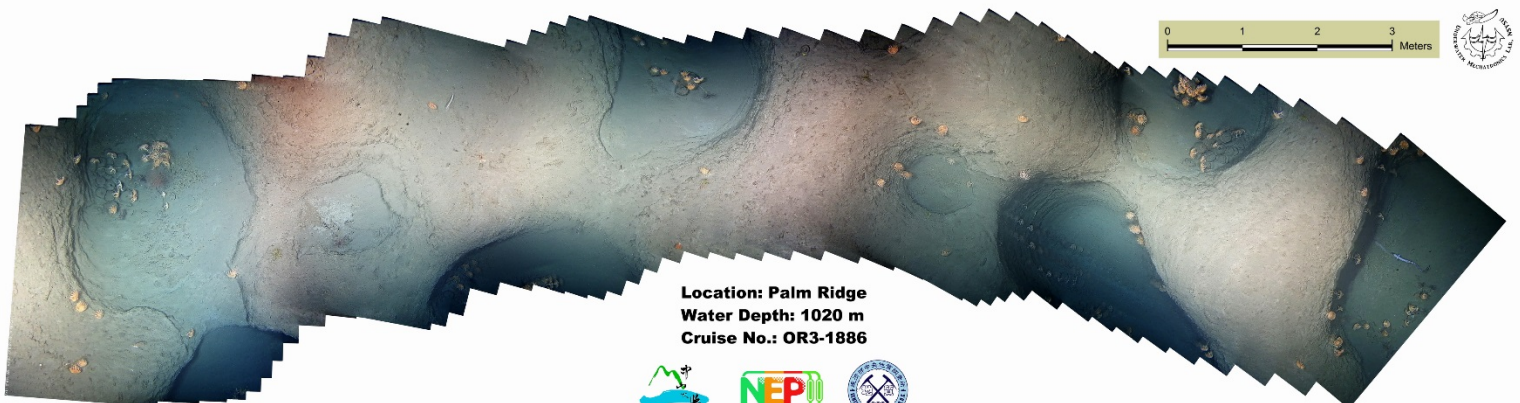

## Fiber-optical Instrumentation Towed System

The FITS (Fiber-optical Instrumentation Towed System) developed by the Institute of Undersea Technology, National Sun Yat-sen University in Taiwan, is equipped with video cameras and acoustic sonars for geological/biological investigation around the methane gas seeps off SW Taiwan. With a fiber-optic cable as its backbone, streams high definition (HD) live video and sensor data is transmitted to a surface vessel from thousands meters deep in real time. To cover wider range of seafloor survey, FITS carries scanning sonar and side scan sonar for seabed feature mapping. In addition, an ultra short baseline (USBL) positioning system and inertial navigation system (INS) with Doppler velocity log (DVL) are mounted on the FITS for precisely underwater positioning.

In 2014 and 2015, several seafloor surveys have been conducted by using the FITS off southwest Taiwan. The FITS has performed lots of dives to a maximum depth of 1665 meters, in which there was up to 130 km of survey track completed and more than 50 hours of HD video have been shot on the seafloor. The survey results found various lives, shell tombs, gas seeps, and authigenic carbonates widely spread off southwest Taiwan.