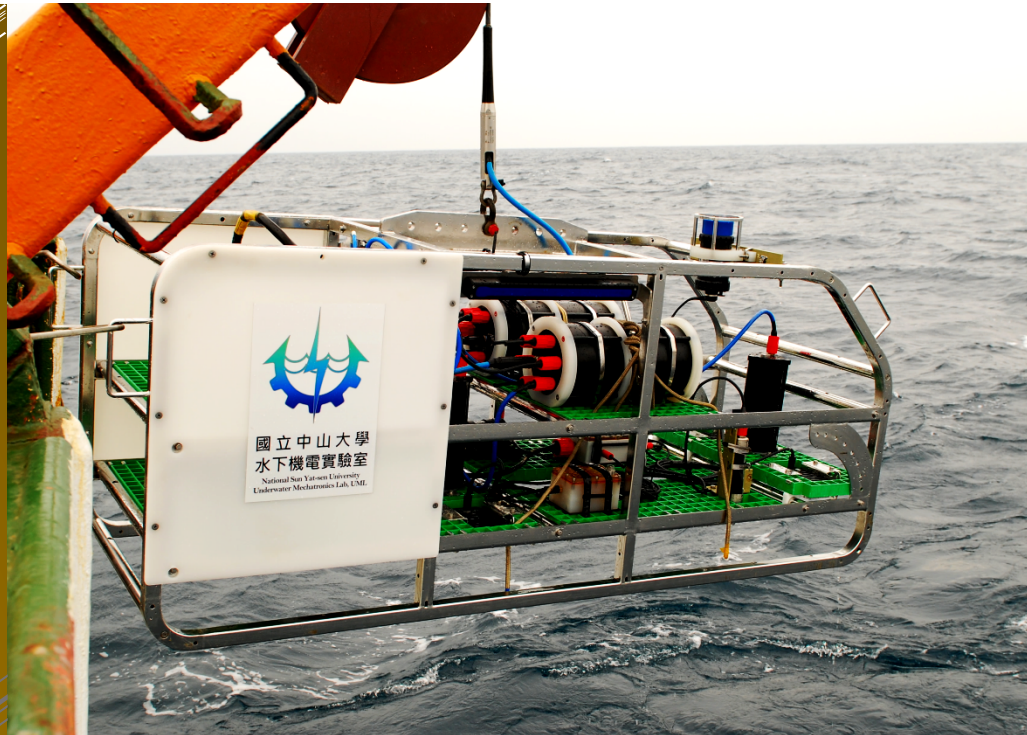

## Fiber-optical Instrumentation Towed System

The FITS (Fiber-optical Instrumentation Towed System) developed by the Institute of Undersea Technology, National Sun Yat-sen University in Taiwan, is equipped with video cameras and acoustic sonars for geological/biological investigation around the methane gas seeps off SW Taiwan. With a fiber-optic cable as its backbone, streams high definition (HD) live video and sensor data is transmitted to a surface vessel from thousands meters deep in real time. To cover wider range of seafloor survey, FITS carries scanning sonar and side scan sonar for seabed feature mapping. In addition, an ultra short baseline (USBL) positioning system and inertial navigation system (INS) with Doppler velocity log (DVL) are mounted on the FITS for precisely underwater positioning.

In 2014 and 2015, several seafloor surveys have been conducted by using the FITS off southwest Taiwan. The FITS has performed lots of dives to a maximum depth of 1665 meters, in which there was up to 130 km of survey track completed and more than 50 hours of HD video have been shot on the seafloor. The survey results found various lives, shell tombs, gas seeps, and authigenic carbonates widely spread off southwest Taiwan.